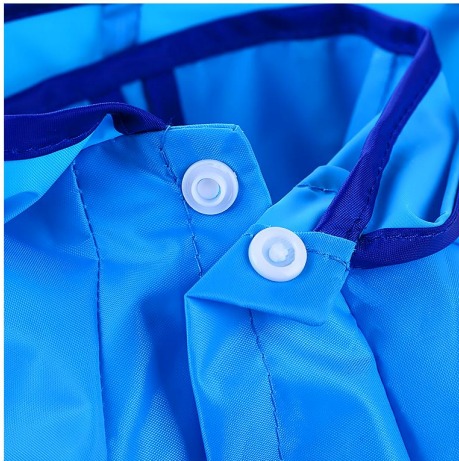

PR-4504
Size: XS S M L XL
other customized sizes.