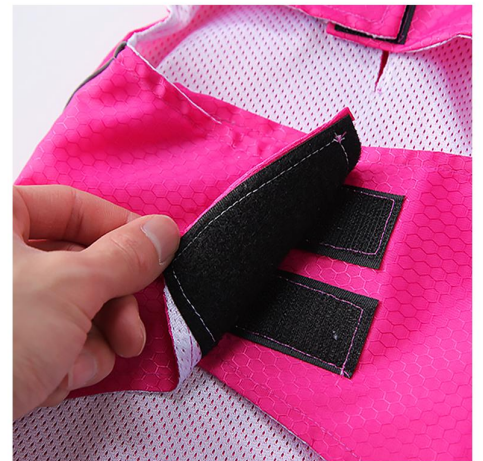

# PET RAINCOAT

**Pet Raincoat** is made of 100% polyester lightweight durable fabric that is water resistance, wind resistance and easy to clean, and covers your dog from head to tail to keep your dog comfortable and dry in the worst weather conditions. With a hood design, the dog's body is protected from getting wet in all directions. A small pocket on the back can store snacks or toys. Snaps or Velcro closure at belly allows for a comfortable and secure fit on most dogs and make it easy to put on and take off. High visibility reflective material helps to keep your dog safe when out for walks under poor visibility. A harness hole on the collar of the raincoat is designed for the leash or collar.

## Features :

- High quality fabric, waterproof, lightweight and durable
- Protect your dog from getting wet in all directions
- Snaps/Velcro closure for a perfect fit
- Convenient to put on and take off
- Machine washable, easy to clean

**PR-4505**

Size: XS S M L XL XXL  
other customized sizes.

**PR-4506**

Size: S M L XL  
other customized sizes.

**PR-4507**

Size: S M L XL  
other customized sizes.

**PR-4508**

Size: S M L XL XXL XXXL  
other customized sizes.