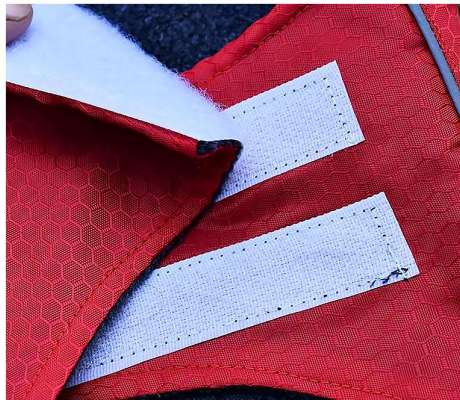

PR-4507

Size: S M L XL
other customized sizes.